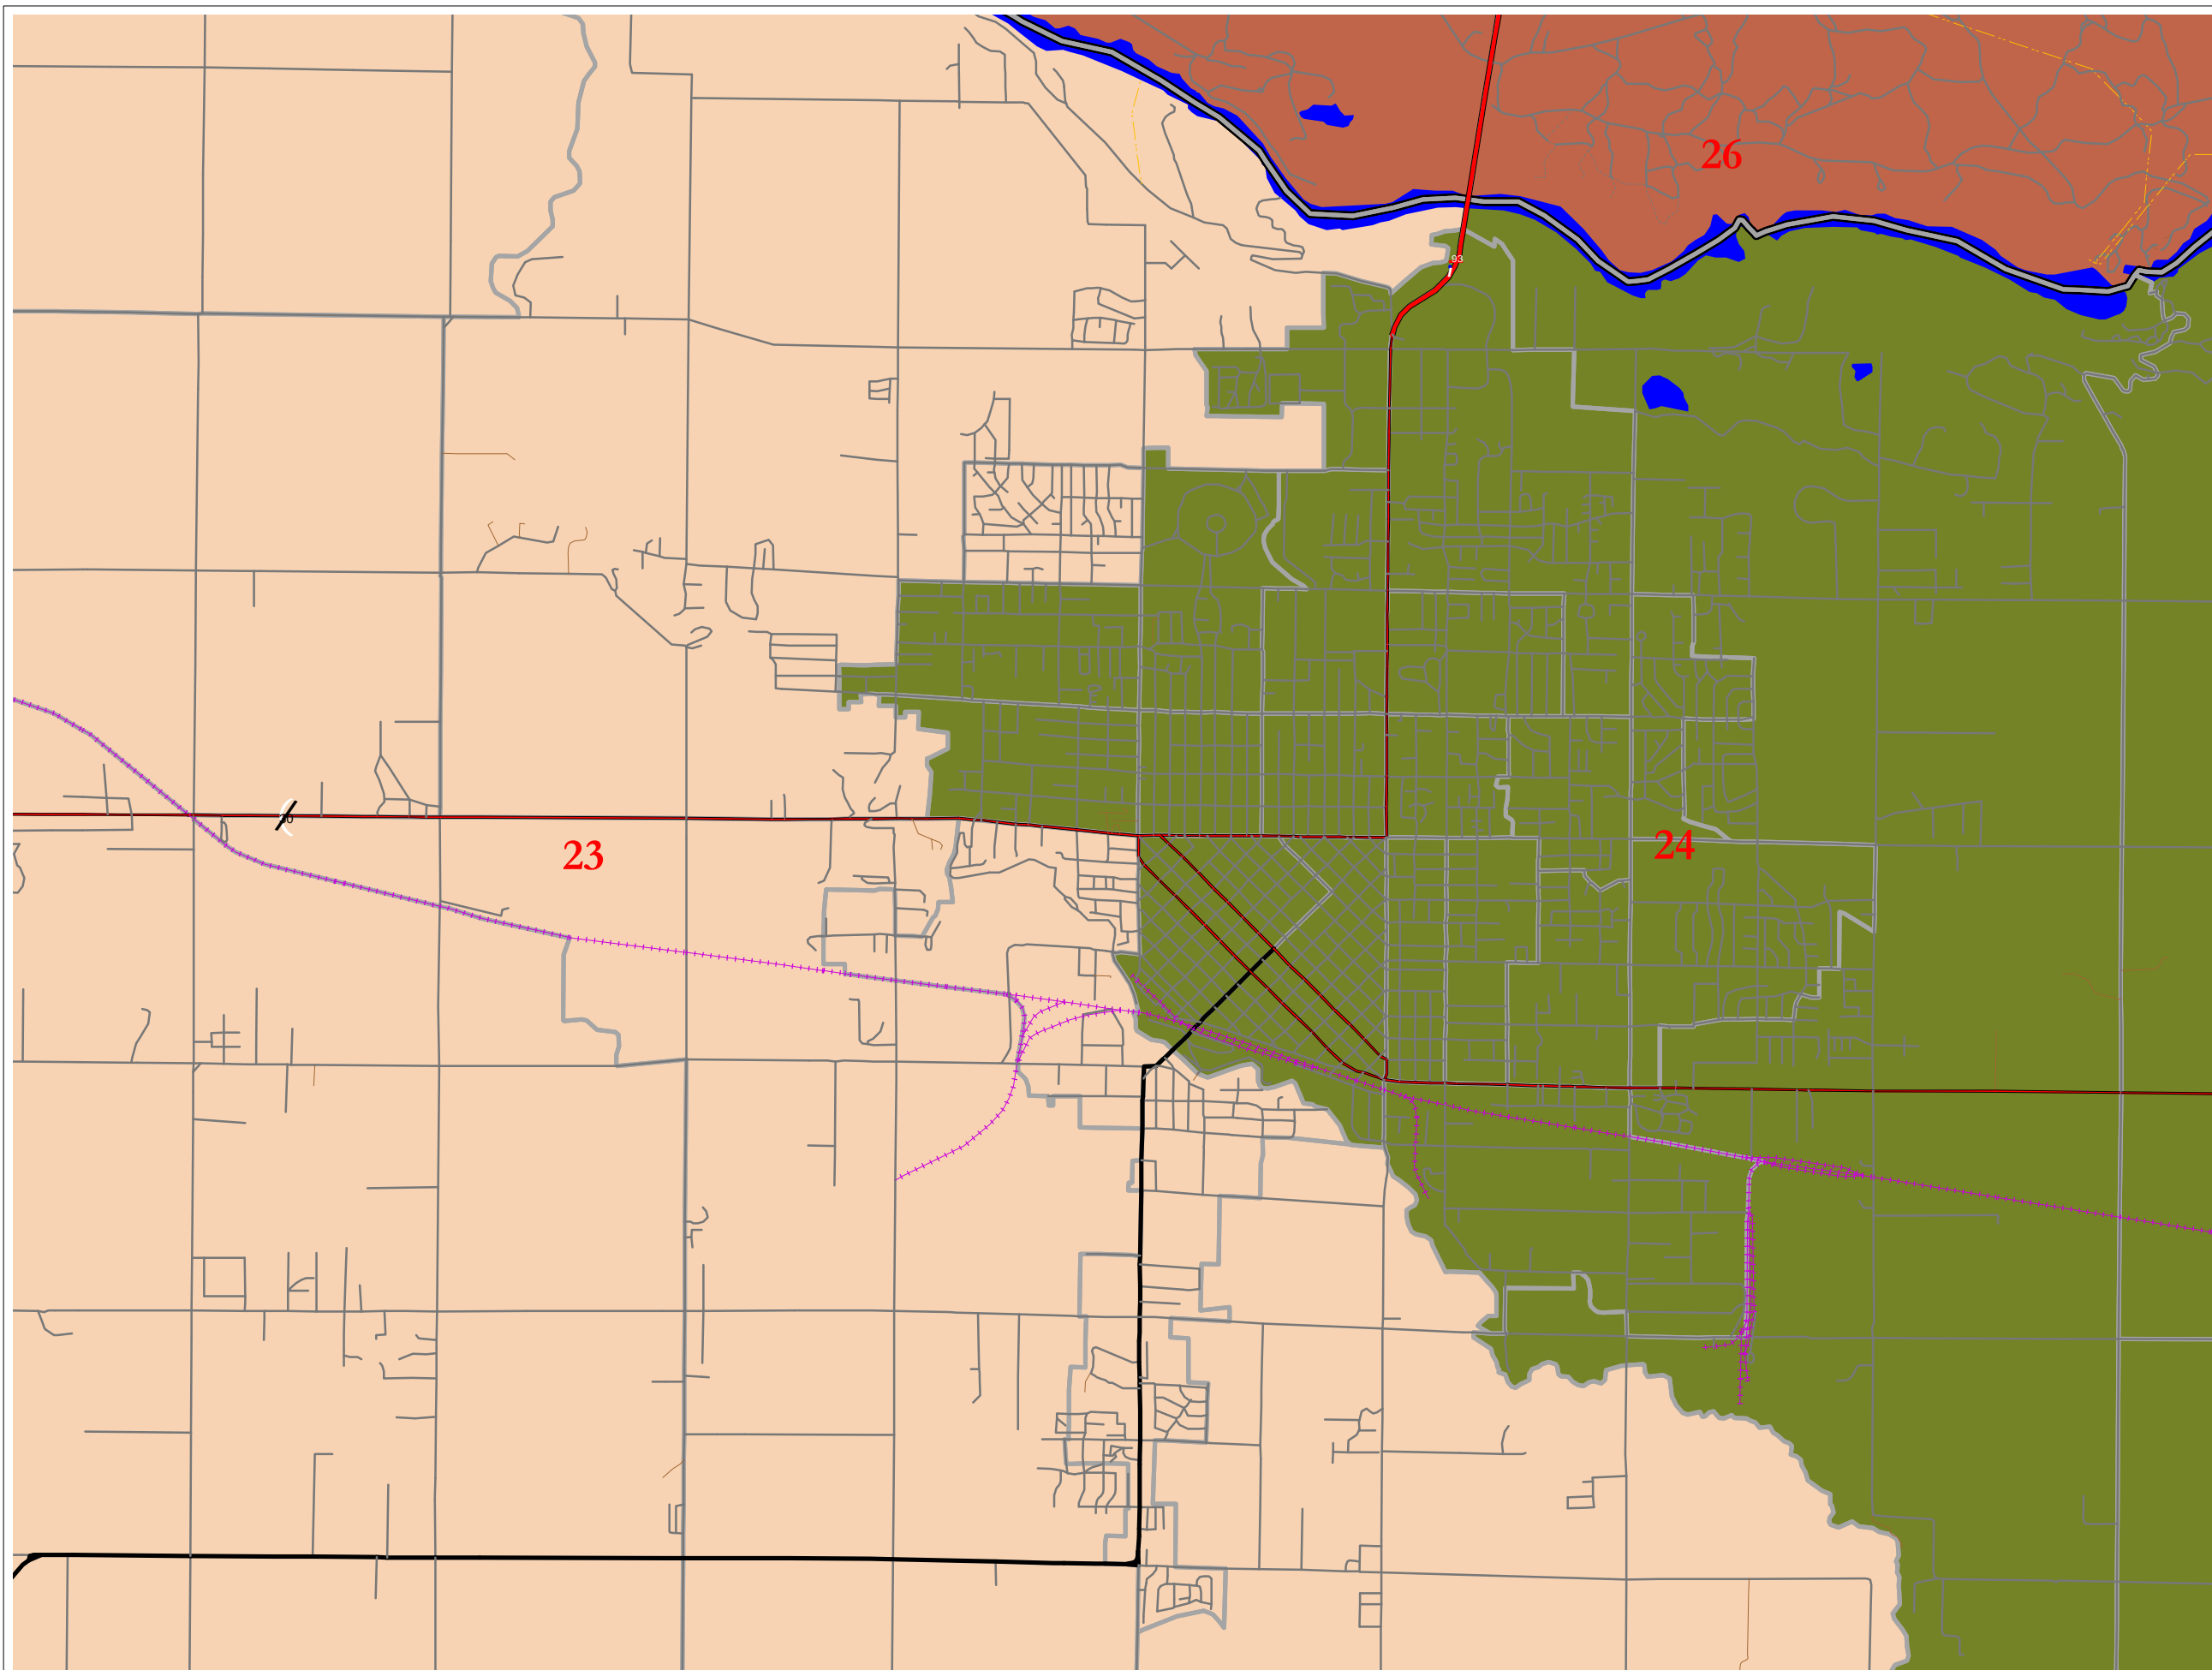

L97
Final Legislative District Plan
Adopted March 9th, 2002
Inset Map

Legend

- Redistricting Layers
-  County Boundary
 -  VTD Boundary

0.2 0 0.2 Miles